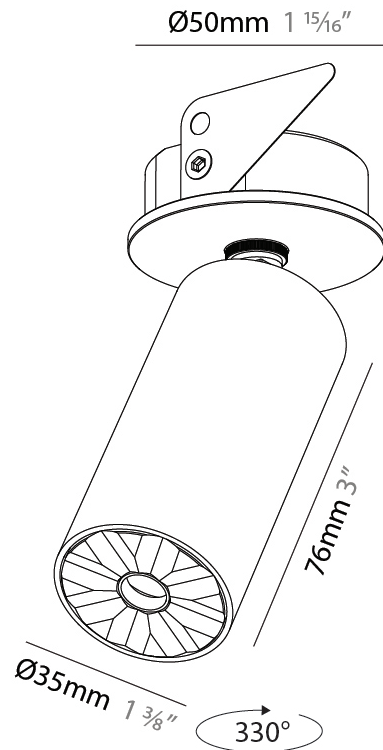

GENERAL

Series: Studio Collection
Subseries: Studio Collection 2
Partner: Prolicht
Division: Architectural
Installation: Recessed
Product Type: Spots
Mounting Location: Ceiling
Light Distribution: Direct

PHYSICAL

Aperture Sizes - Downlights: 1"
Shape: Cylinder
Diameter (mm): 35
Diameter (in): 1 3/8
Height (mm): 76
Height (in): 3
Min. Recessing Depth (mm): 40
Min. Recessing Depth (in): 1 5/8
Weight (kg): 0.157
Fixture Finish: ALU / PBR
Fixture Material: Extruded Aluminum
Cut-out Measurements: 45mm/1 3/4" Diameter

ELECTRICAL

Lamp Type: LED (Zhaga Standard)
Input Wattage (W): 6
Total Output Wattage (W): 5.4
Dimming: Tri-Mode (Non-Dimming and Phase Dimming (120Vac only) and 0-10V Dimming)
Driver Included: No
Driver Location: Remote
Driver Type: Constant Current - Universal
Driver Class: Class 2
Housing: ENCP3
Input Voltage (V): 120 - 277
Constant Current (MA): 500

LED

Color Temperature (°K): 2700 / 3000 / 3500 / 4000
Max. Delivered Lumen (lm): 235 / 252 / 316 / 270
Nominal Lumen (lm): 372 / 399 / 500 / 427
CRI: >90 CRI
Lamp Life (hrs): 50000

OPTICAL

Beam Angle: 34 / 52
Adjustability: Rotational 330°; Tilt 90°

RATINGS AND CERTIFICATIONS

Certified By: CSA Certified to UL and CSA Standards
IP rating: IP40