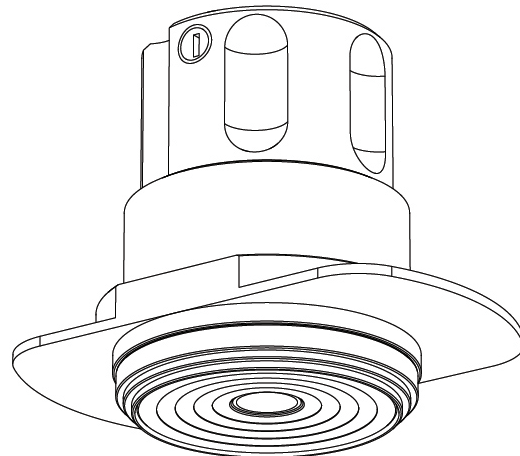

GENERAL

Series: Studio Collection
Subseries: Studio Collection 1
Partner: Prolicht
Division: Architectural
Installation: Trimless
Product Type: Downlight
Mounting Location: Ceiling
Light Distribution: Direct

PHYSICAL

Aperture Sizes - Downlights: 1"
Shape: Round
Diameter (mm): 38
Diameter (in): 1 1/2
Height (mm): 58
Height (in): 2 5/16
Ceiling Thickness (mm): 1 - 30
Ceiling Thickness (in): 1/16 - 1 3/16
Min. Recessing Depth (mm): 65
Min. Recessing Depth (in): 2 9/16
Weight (kg): 0.137
Fixture Finish: SSR / BKV / CWI / CRY / HAB / UFT / ITA / RUA / FTG / MYG / LOD / PUS / FRO / FUP / KIA / POP / BLS / SPG / MEY / GOH / CHC / COM / ABZ / JAG / OBR / MOS / ROR
Accent Finish: ALU / PBR
Fixture Material: Extruded Aluminum
Cut-out Measurements: 45mm, 1 3/4" Diameter

ELECTRICAL

Lamp Type: LED (Zhaga Standard)
Input Wattage (W): 6
Total Output Wattage (W): 5.4
Dimming: Tri-Mode (Non-Dimming and Phase Dimming (120Vac only) and 0-10V Dimming)
Driver Included: No
Driver Location: Remote
Driver Type: Constant Current - Universal
Driver Class: Class 2
Input Voltage (V): 120 - 277
Constant Current (MA): 500

LED

Color Temperature (°K): 2700 / 3000 / 3500 / 4000
Max. Delivered Lumen (lm): 310 / 328 / 347 / 356
Nominal Lumen (lm): 460 / 487 / 514 / 528
CRI: >90 CRI
Lamp Life (hrs): 50000

OPTICAL

Beam Angle: 32 / 58

RATINGS AND CERTIFICATIONS

Certified By: CSA Certified to UL and CSA Standards
IP rating: IP40

Ø45mm 1 3/4"